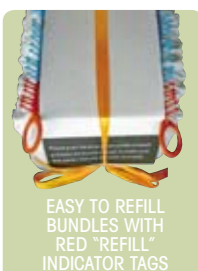

SUPER NON SKID, WATER RESISTANT, NON WOVEN SHOE COVERS

BUNDLES OF: 90 COVERS
30 X BUNDLES PER BOX - BOX/2700 SHOE COVERS
BOX WEIGHT: 19KG

EASY TO REFILL
BUNDLES WITH
RED "REFILL"
INDICATOR TAGS